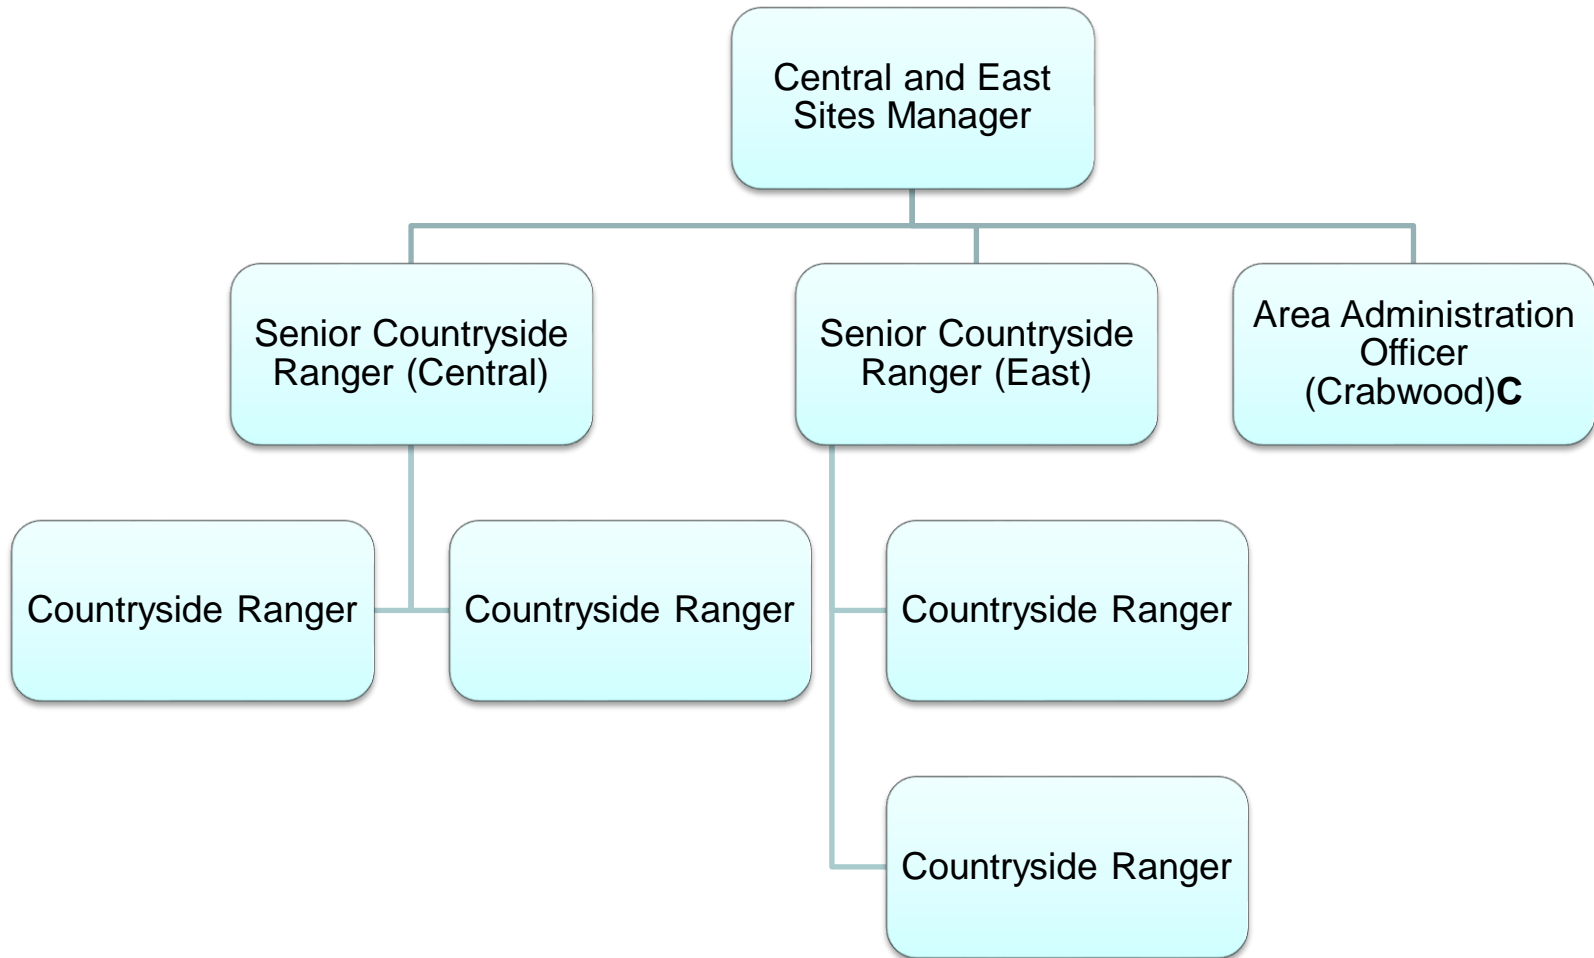

HQ & Management Structure

HQ Management Structure

HQ Management Structure

Access Structure

Access Team HQ

South Area Access Team

Central Area Access Team

North Area Access Team

Partnership Sites

Basingstoke Canal

Blackwater Valley Countryside Partnership

Yateley Common Country Park

Central Sites

Country Parks

Staunton Country Park and Queen Elizabeth Country Park

Staunton Country Park and Queen Elizabeth Country Park (Outdoor teams)

Staunton Country Park and Queen Elizabeth Country Park Visitor services & Administration

Staunton Country Park and Queen Elizabeth Country Park Visitor services

Education Staunton & QECP

Royal Victoria Country Park and Manor Farm & Country Park Management

Royal Victoria Country Park and Manor Farm & Country Park

Royal Victoria Country Park and Manor Farm & Country Park

Manor Farm & Country Park

South Sites Management

South Sites Coastal Team

Titchfield Haven NNR