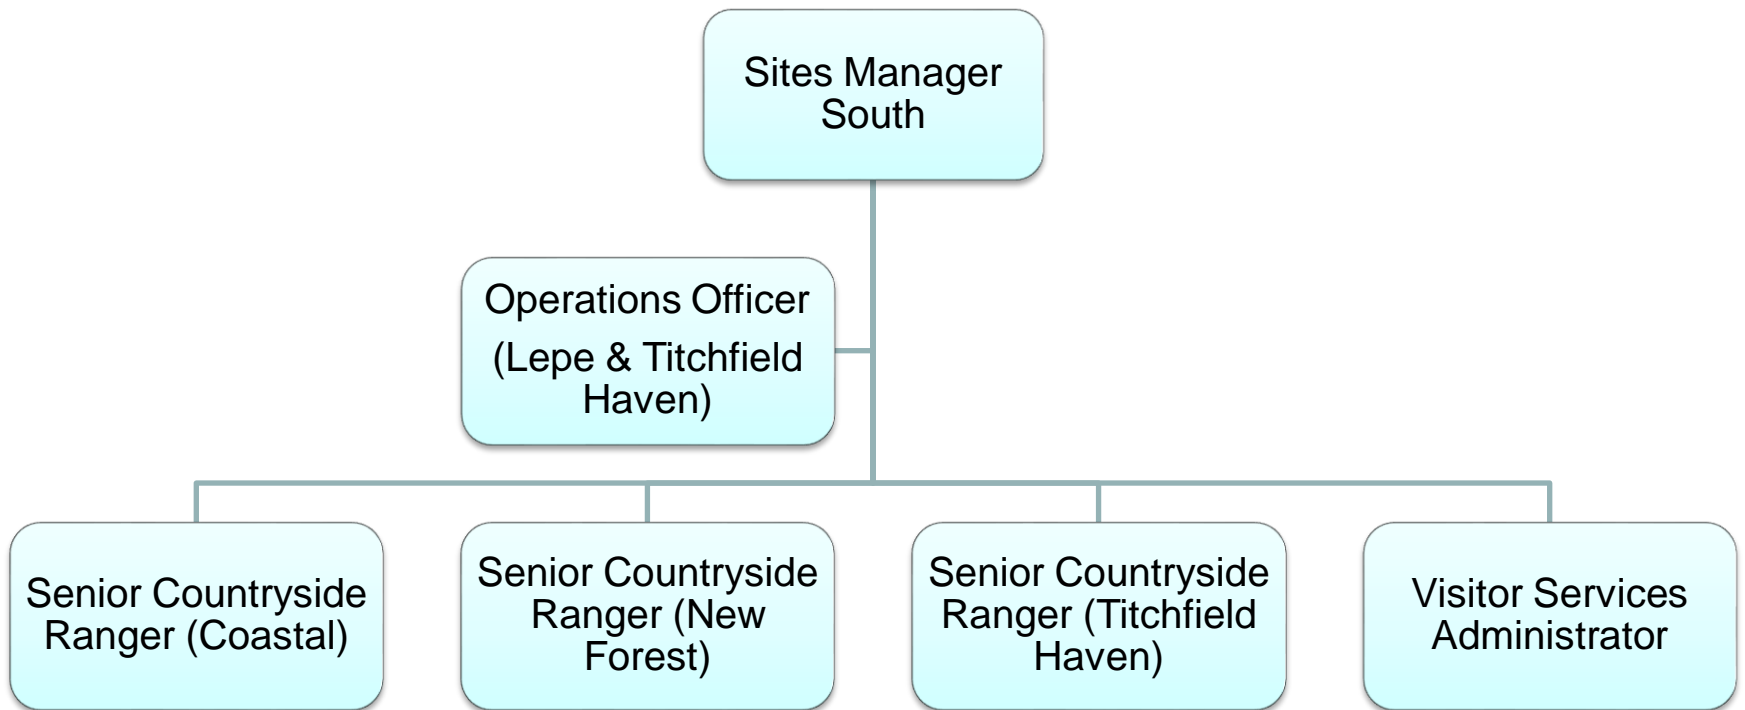

HQ & Management Structure

HQ Management Structure

HQ Management Structure

Access Structure

Access Team HQ

South Area Access Team

Central Area Access Team

North Area Access Team

Partnership Sites

Basingstoke Canal

Blackwater Valley Countryside Partnership

Yateley Common Country Park

Central Sites

Country Parks

Staunton Country Park and Queen Elizabeth Country Park

Staunton Country Park and Queen Elizabeth Country Park (Outdoor teams)

Staunton Country Park and Queen Elizabeth Country Park Visitor services & Administration

Staunton Country Park and Queen Elizabeth Country Park Visitor services

Education Staunton & QECP

Royal Victoria Country Park and Manor Farm & Country Park Management

Royal Victoria Country Park and Manor Farm & Country Park

Royal Victoria Country Park and Manor Farm & Country Park

Manor Farm & Country Park

South Sites Management

South Sites Coastal Team

Titchfield Haven NNR