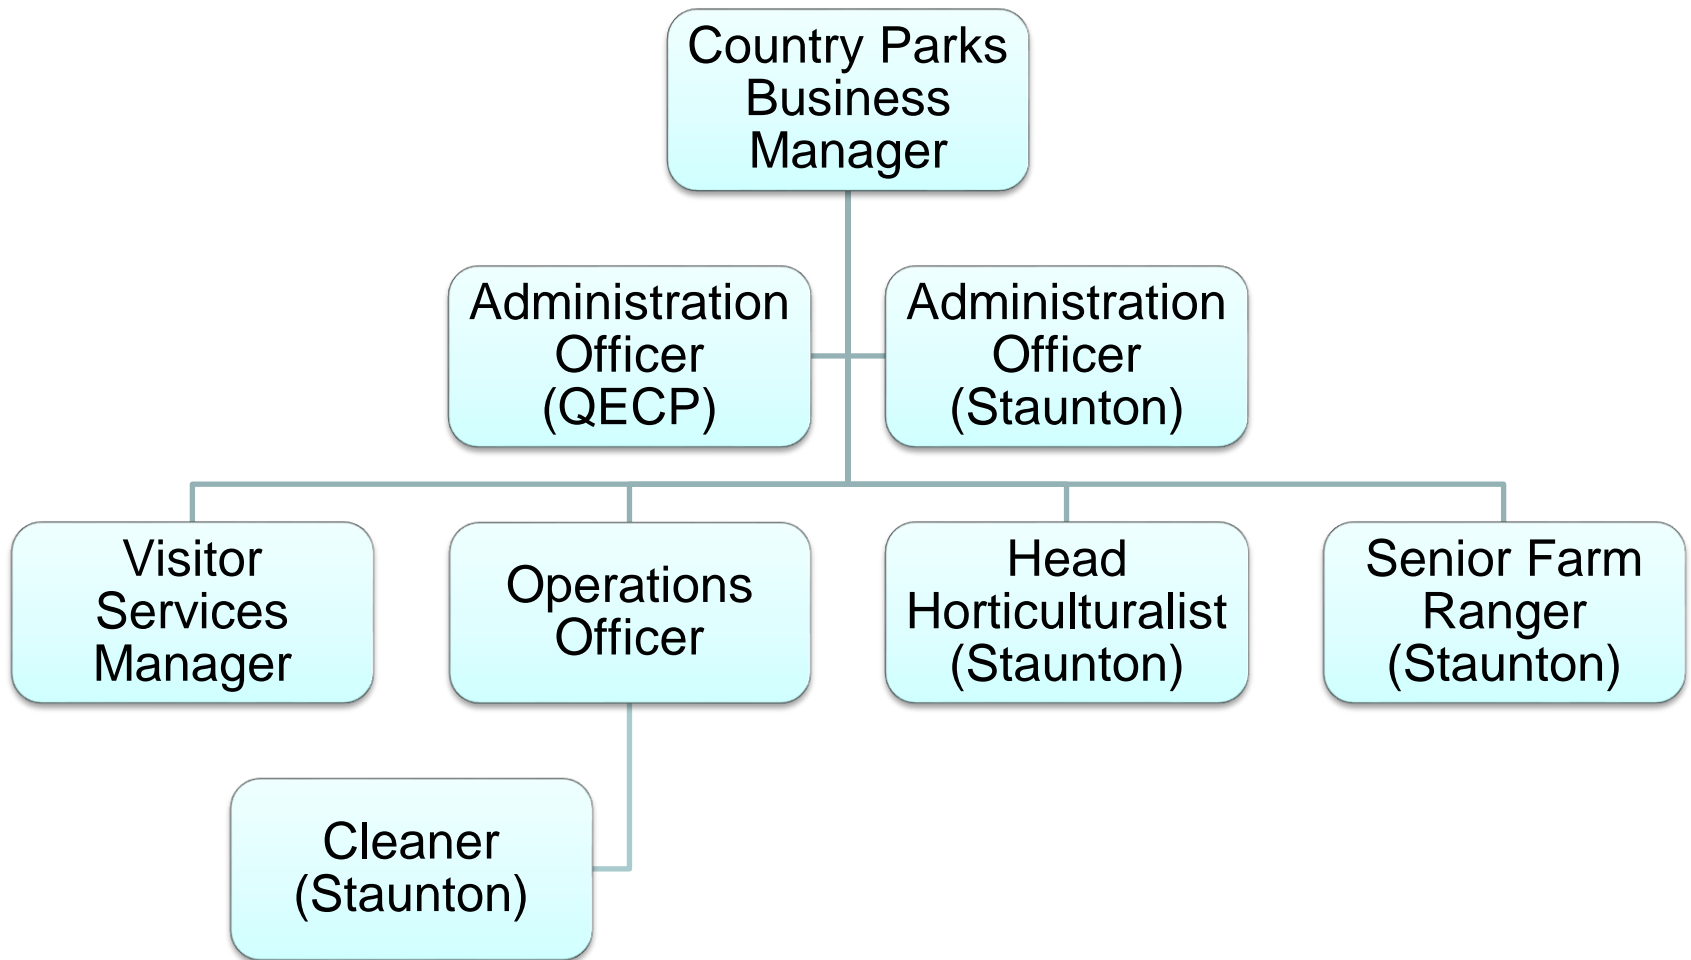

HQ & Management Structure

HQ Management Structure

HQ Management Structure

Access Structure

Access Team HQ

South Area Access Team

Central Area Access Team

North Area Access Team

Partnership Sites

Basingstoke Canal

Blackwater Valley Countryside Partnership

Yateley Common Country Park

Central Sites

Country Parks

Staunton Country Park and Queen Elizabeth Country Park

Staunton Country Park and Queen Elizabeth Country Park (Outdoor teams)

Staunton Country Park and Queen Elizabeth Country Park Visitor services & Administration

Staunton Country Park and Queen Elizabeth Country Park Visitor services

Education Staunton & QECP

Royal Victoria Country Park and Manor Farm & Country Park Management

Royal Victoria Country Park and Manor Farm & Country Park

Royal Victoria Country Park and Manor Farm & Country Park

Manor Farm & Country Park

South Sites Management

South Sites Coastal Team

Titchfield Haven NNR