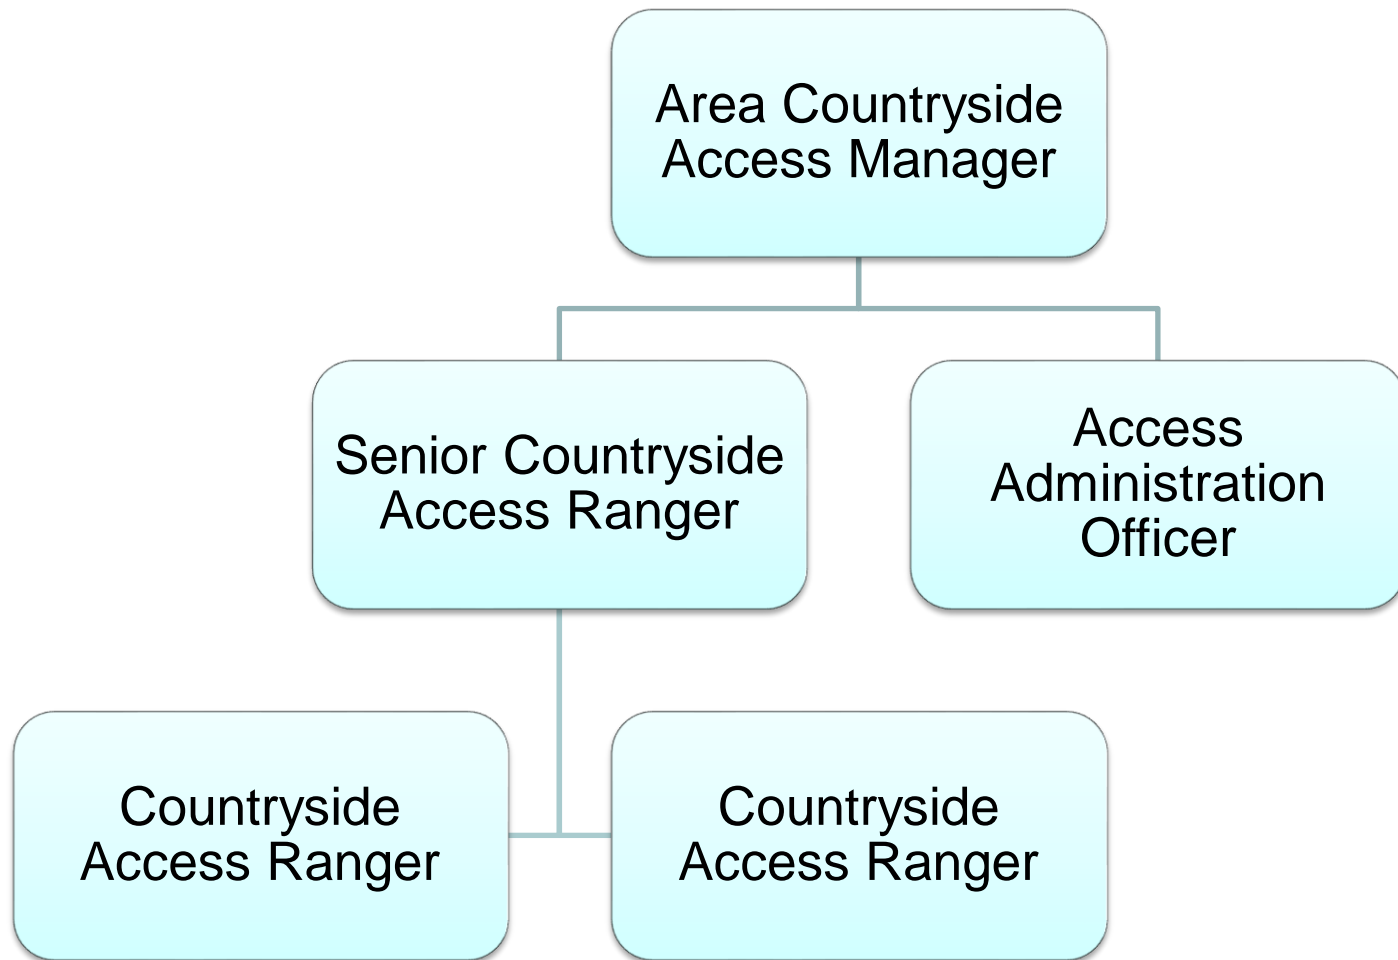

HQ & Management Structure

HQ Management Structure

HQ Management Structure

Access Structure

Access Team HQ

South Area Access Team

Central Area Access Team

North Area Access Team

Partnership Sites

Basingstoke Canal

Blackwater Valley Countryside Partnership

Yateley Common Country Park

Central Sites

Country Parks

Staunton Country Park and Queen Elizabeth Country Park

Staunton Country Park and Queen Elizabeth Country Park (Outdoor teams)

Staunton Country Park and Queen Elizabeth Country Park Visitor services & Administration

Staunton Country Park and Queen Elizabeth Country Park Visitor services

Education Staunton & QECP

Royal Victoria Country Park and Manor Farm & Country Park Management

Royal Victoria Country Park and Manor Farm & Country Park

Royal Victoria Country Park and Manor Farm & Country Park

Manor Farm & Country Park

South Sites Management

South Sites Coastal Team

Titchfield Haven NNR