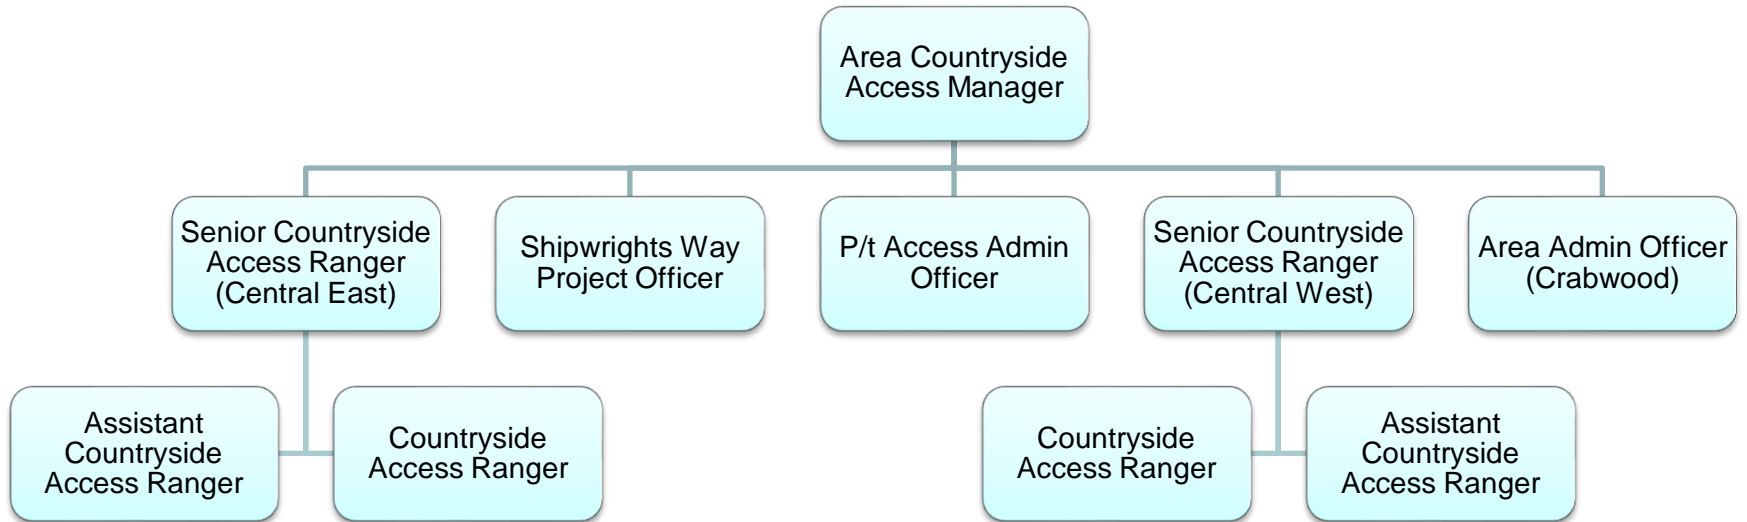

HQ & Management Structure

HQ Management Structure

HQ Management Structure

Access Structure

Access Team HQ

South Area Access Team

Central Area Access Team

North Area Access Team

Partnership Sites

Basingstoke Canal

Blackwater Valley Countryside Partnership

Yateley Common Country Park

Central Sites

Country Parks

Staunton Country Park and Queen Elizabeth Country Park

Staunton Country Park and Queen Elizabeth Country Park (Outdoor teams)

Staunton Country Park and Queen Elizabeth Country Park Visitor services & Administration

Staunton Country Park and Queen Elizabeth Country Park Visitor services

Education Staunton & QECP

Royal Victoria Country Park and Manor Farm & Country Park Management

Royal Victoria Country Park and Manor Farm & Country Park

Royal Victoria Country Park and Manor Farm & Country Park

Manor Farm & Country Park

South Sites Management

South Sites Coastal Team

Titchfield Haven NNR