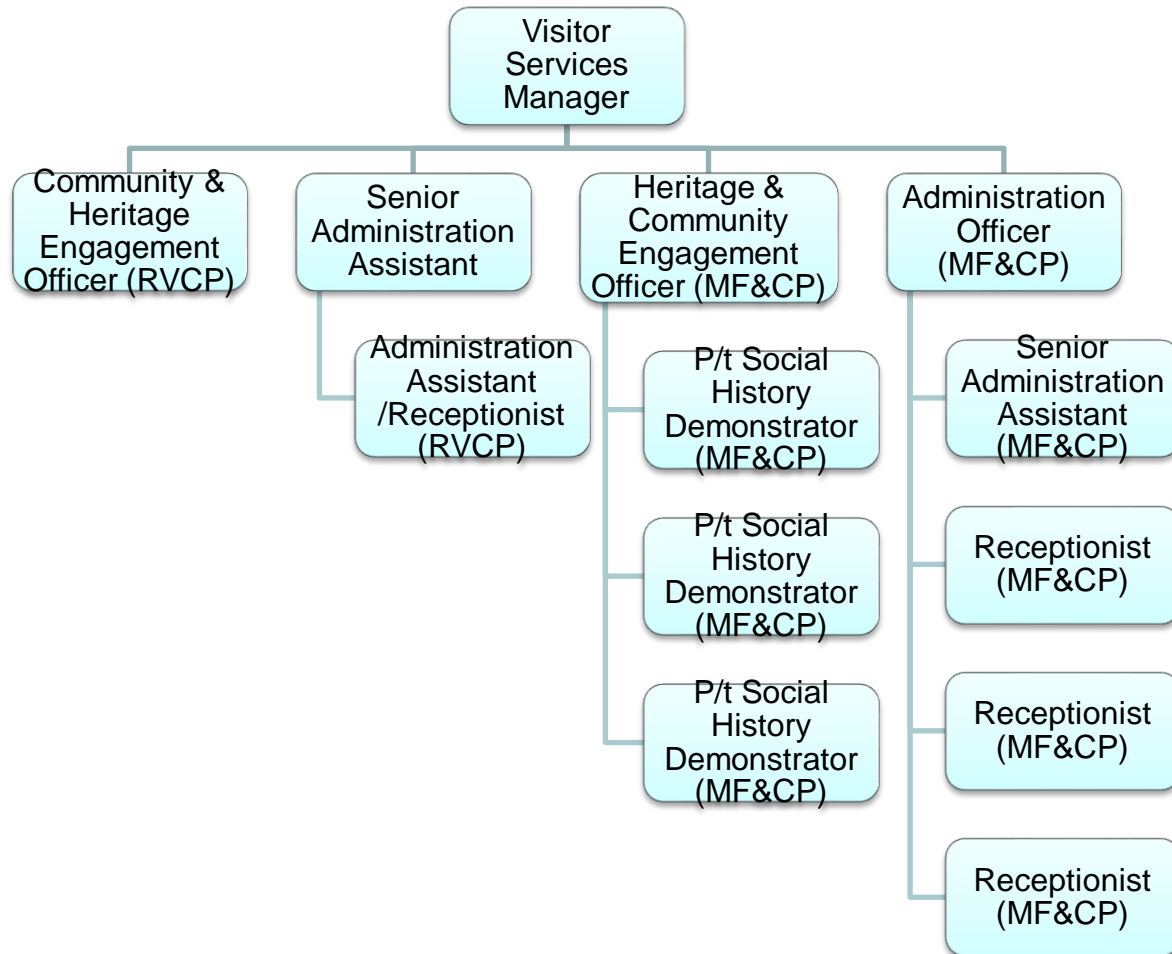

HQ & Management Structure

HQ Management Structure

HQ Management Structure

Access Structure

Access Team HQ

South Area Access Team

Central Area Access Team

North Area Access Team

Partnership Sites

Basingstoke Canal

Blackwater Valley Countryside Partnership

Yateley Common Country Park

Central Sites

Country Parks

Staunton Country Park and Queen Elizabeth Country Park

Staunton Country Park and Queen Elizabeth Country Park (Outdoor teams)

Staunton Country Park and Queen Elizabeth Country Park Visitor services & Administration

Staunton Country Park and Queen Elizabeth Country Park Visitor services

Education Staunton & QECP

Royal Victoria Country Park and Manor Farm & Country Park Management

Royal Victoria Country Park and Manor Farm & Country Park

Royal Victoria Country Park and Manor Farm & Country Park

Manor Farm & Country Park

South Sites Management

South Sites Coastal Team

Titchfield Haven NNR