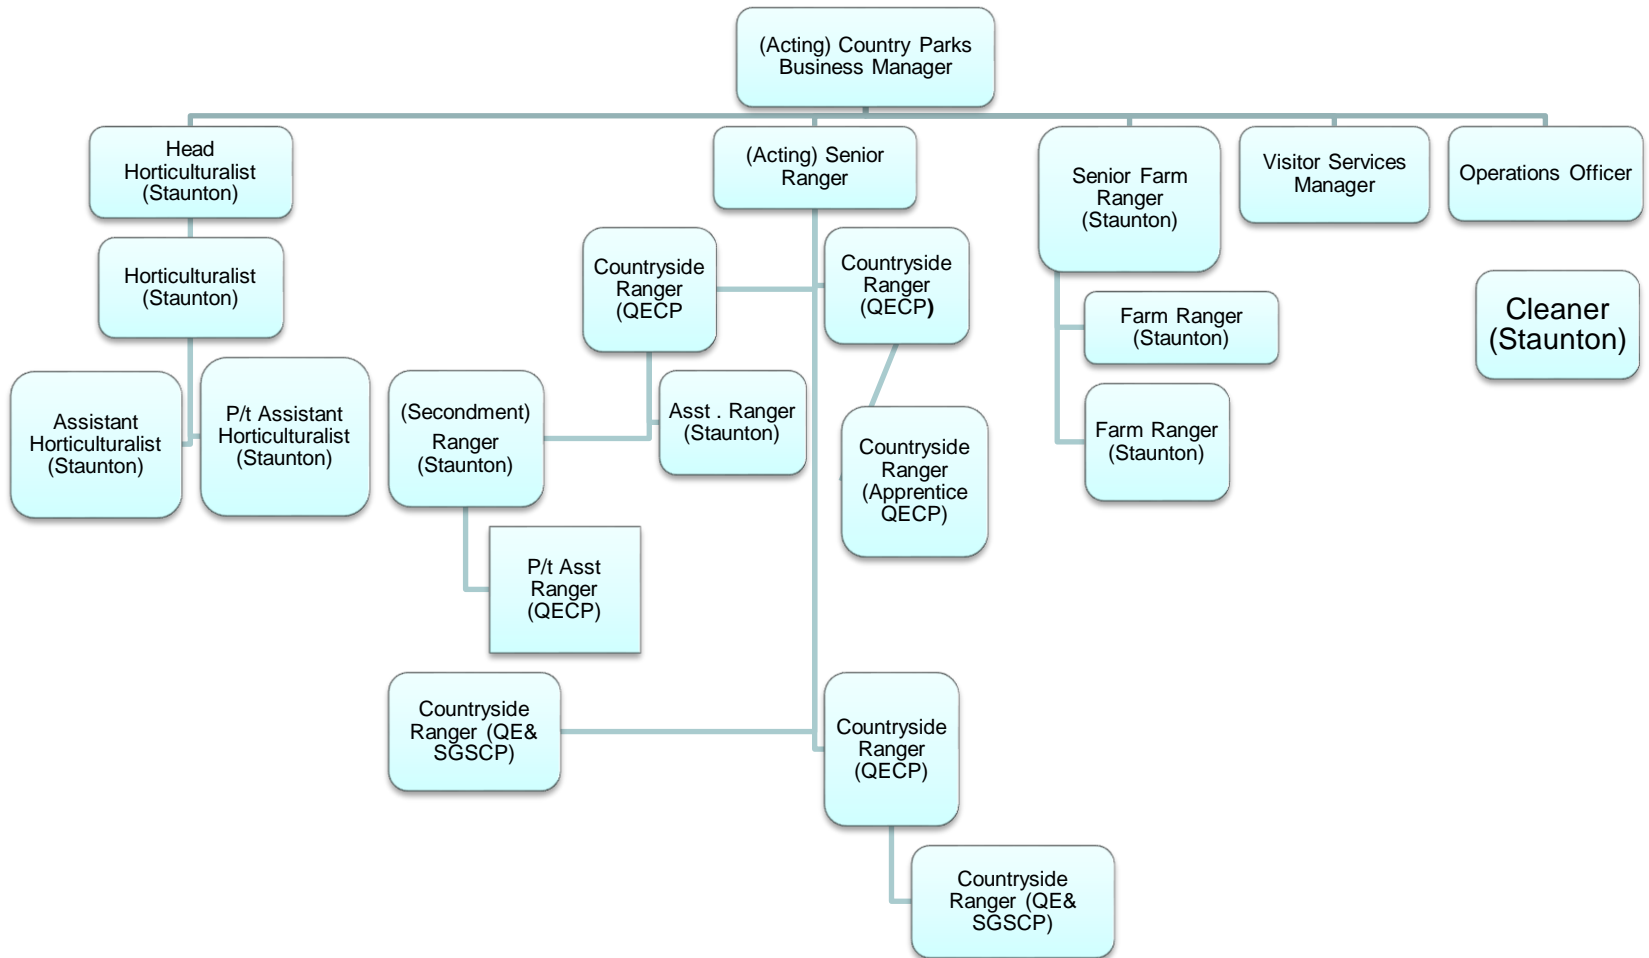

HQ & Management Structure

HQ Management Structure

HQ Management Structure

Access Structure

Access Team HQ

South Area Access Team

Central Area Access Team

North Area Access Team

Partnership Sites

Basingstoke Canal

Blackwater Valley Countryside Partnership

Yateley Common Country Park

Central Sites

Country Parks

Staunton Country Park and Queen Elizabeth Country Park

Staunton Country Park and Queen Elizabeth Country Park (Outdoor teams)

Staunton Country Park and Queen Elizabeth Country Park Visitor services & Administration

Staunton Country Park and Queen Elizabeth Country Park Visitor services

Education Staunton & QECP

Royal Victoria Country Park and Manor Farm & Country Park Management

Royal Victoria Country Park and Manor Farm & Country Park

Royal Victoria Country Park and Manor Farm & Country Park

Manor Farm & Country Park

South Sites Management

South Sites Coastal Team

Titchfield Haven NNR