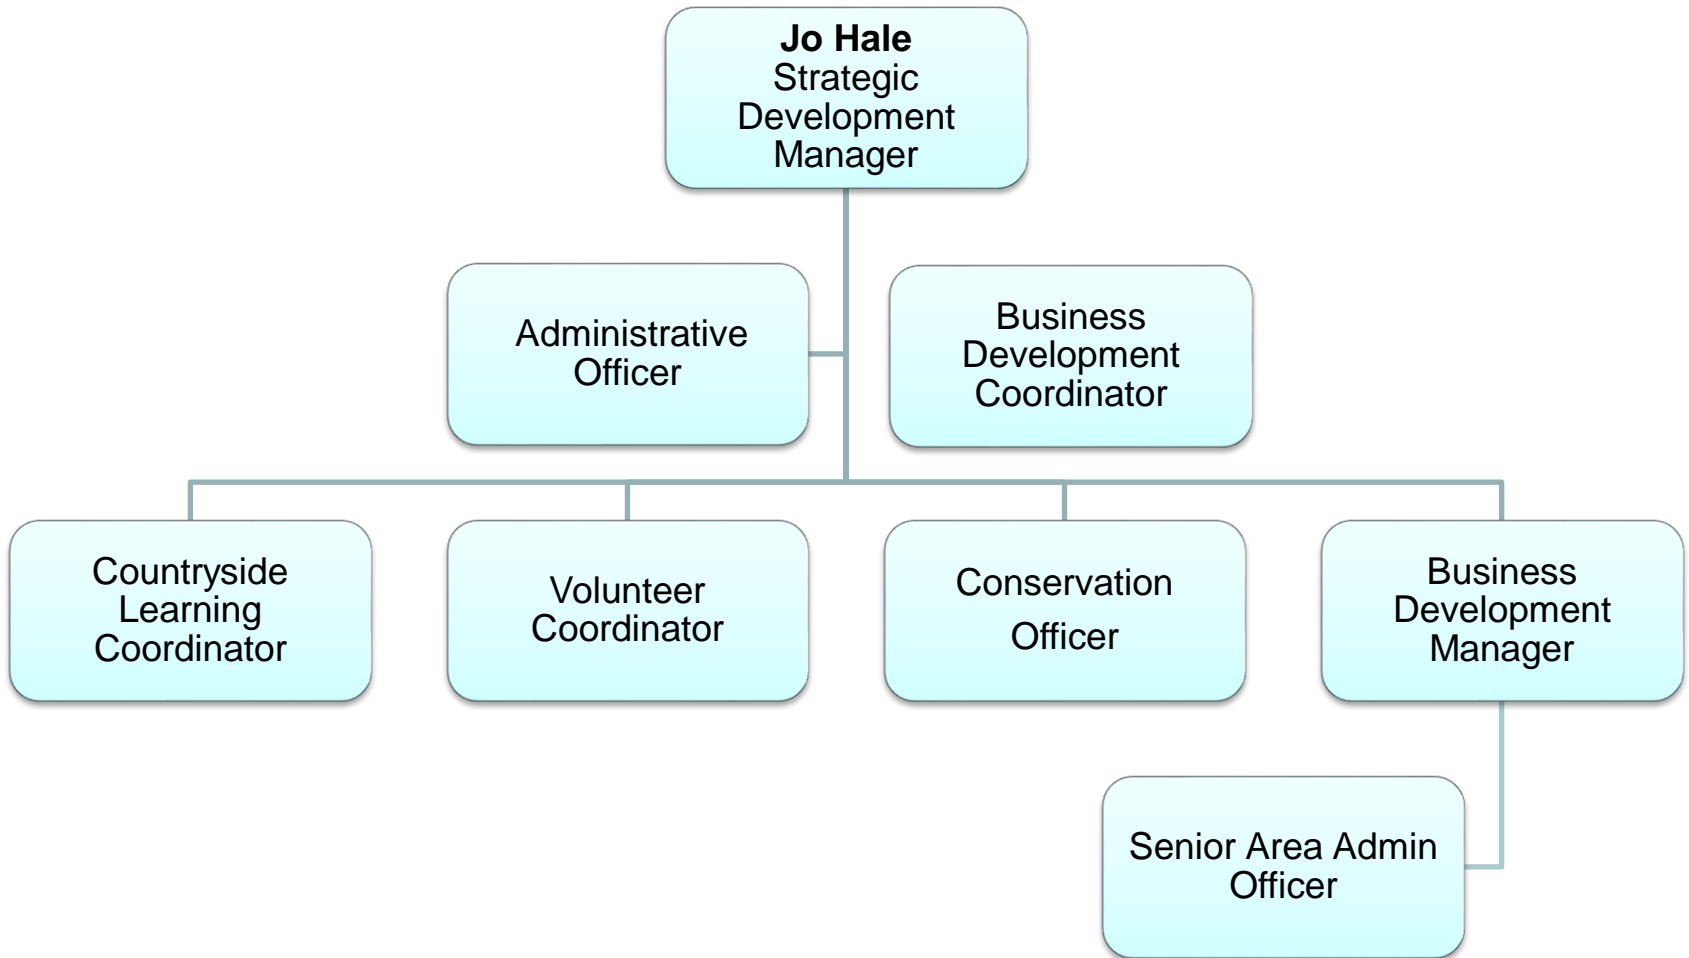

HQ & Management Structure

HQ Management Structure

HQ Management Structure

Access Structure

Access Team HQ

South Area Access Team

Central Area Access Team

North Area Access Team

Partnership Sites

Basingstoke Canal

Blackwater Valley Countryside Partnership

Yateley Common Country Park

Central Sites

Country Parks

Staunton Country Park and Queen Elizabeth Country Park

Staunton Country Park and Queen Elizabeth Country Park (Outdoor teams)

Staunton Country Park and Queen Elizabeth Country Park Visitor services & Administration

Staunton Country Park and Queen Elizabeth Country Park Visitor services

Education Staunton & QECP

Royal Victoria Country Park and Manor Farm & Country Park Management

Royal Victoria Country Park and Manor Farm & Country Park

Royal Victoria Country Park and Manor Farm & Country Park

Manor Farm & Country Park

South Sites Management

South Sites Coastal Team

Titchfield Haven NNR