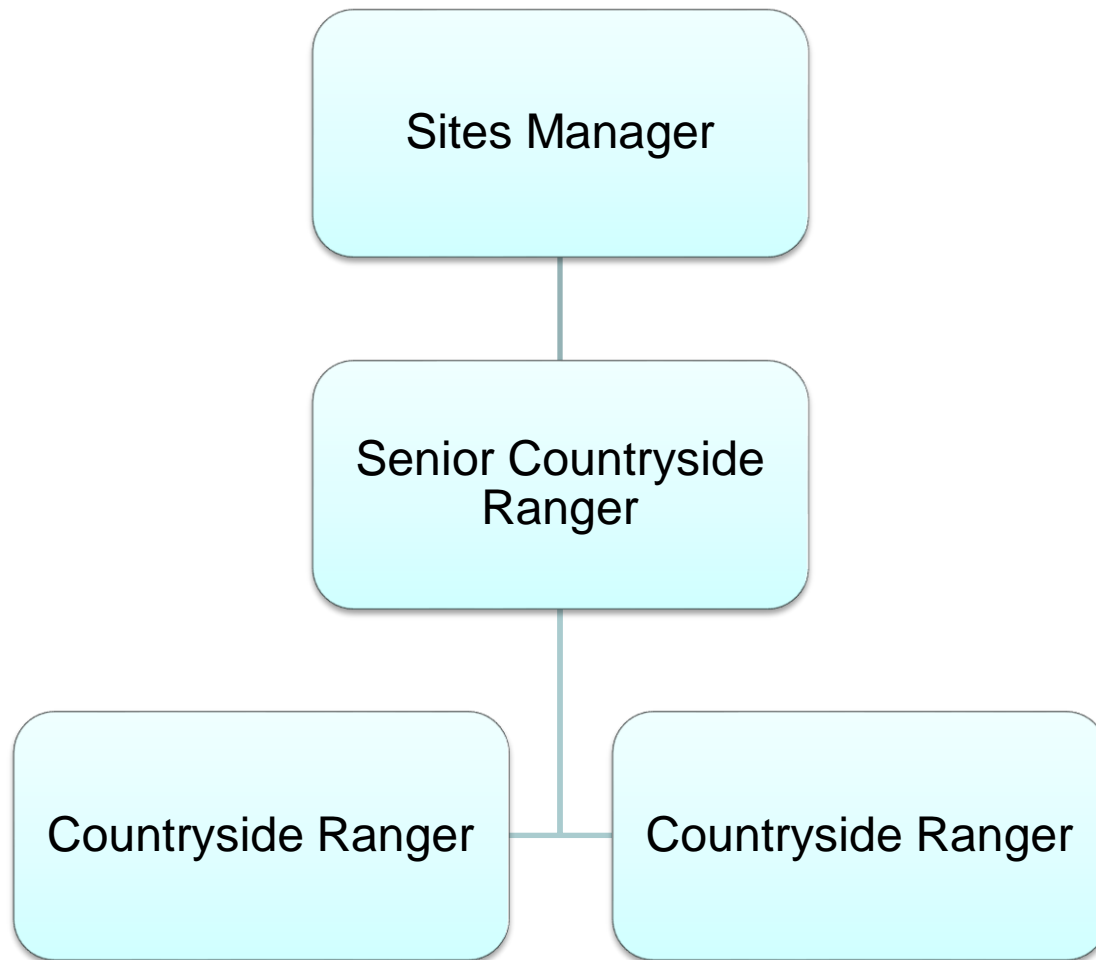

HQ & Management Structure

HQ Management Structure

HQ Management Structure

Access Structure

Access Team HQ

South Area Access Team

Central Area Access Team

North Area Access Team

Partnership Sites

Basingstoke Canal

Blackwater Valley Countryside Partnership

Yateley Common Country Park

Central Sites

Country Parks

Staunton Country Park and Queen Elizabeth Country Park

Staunton Country Park and Queen Elizabeth Country Park (Outdoor teams)

Staunton Country Park and Queen Elizabeth Country Park Visitor services & Administration

Staunton Country Park and Queen Elizabeth Country Park Visitor services

Education Staunton & QECP

Royal Victoria Country Park and Manor Farm & Country Park Management

Royal Victoria Country Park and Manor Farm & Country Park

Royal Victoria Country Park and Manor Farm & Country Park

Manor Farm & Country Park

South Sites Management

South Sites Coastal Team

Titchfield Haven NNR