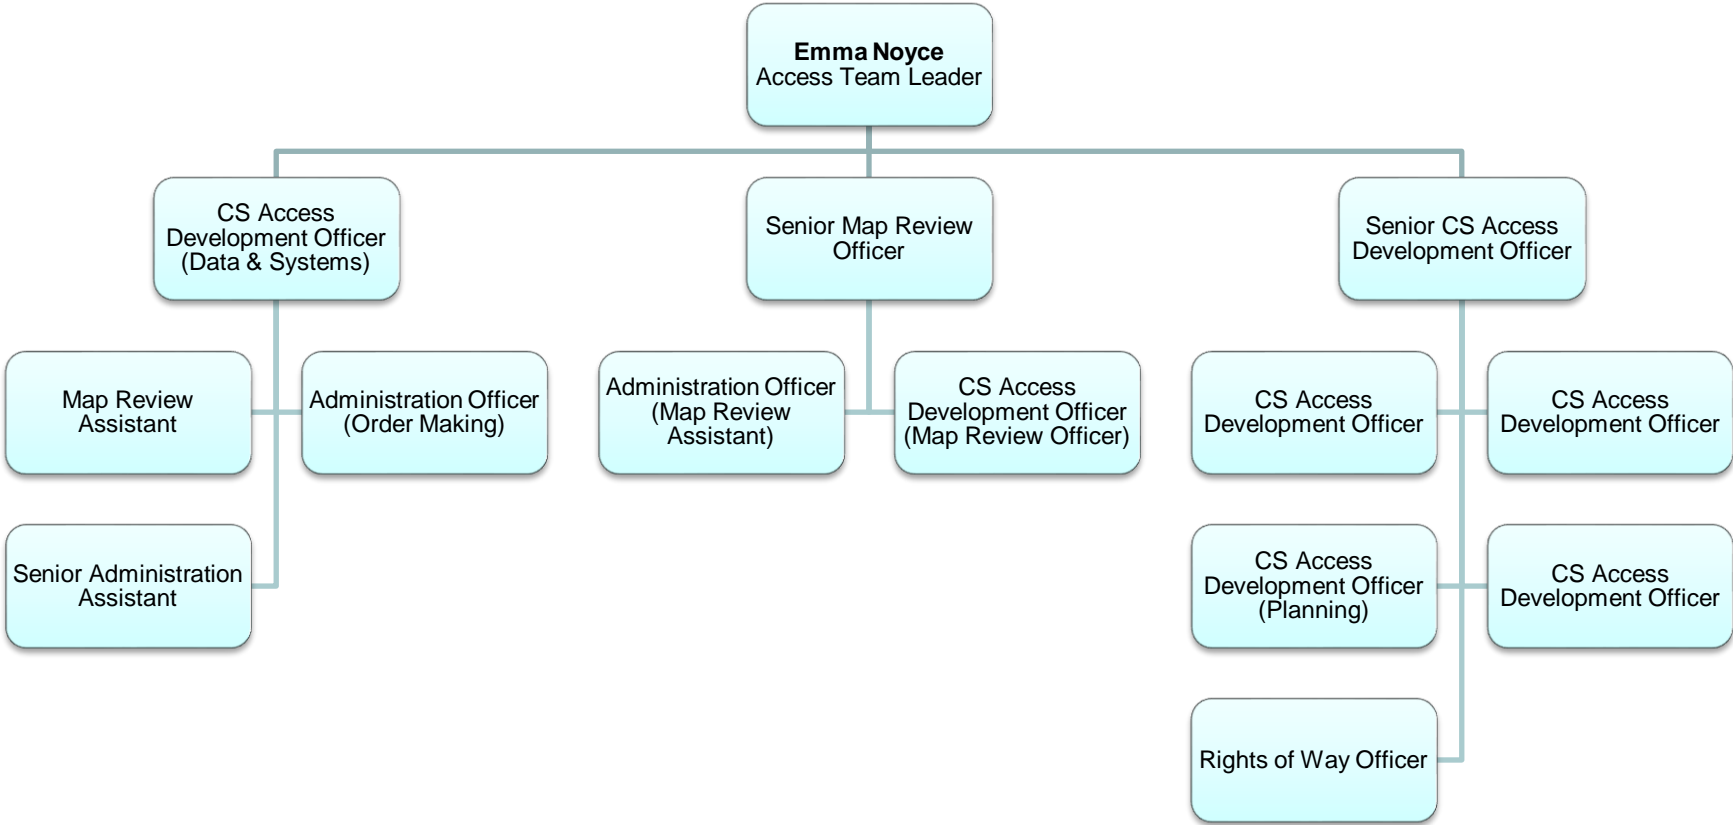

HQ & Management Structure

HQ Management Structure

HQ Management Structure

Access Structure

Access Team HQ

South Area Access Team

Central Area Access Team

North Area Access Team

Partnership Sites

Basingstoke Canal

Blackwater Valley Countryside Partnership

Yateley Common Country Park

Central Sites

Country Parks

Staunton Country Park and Queen Elizabeth Country Park

Staunton Country Park and Queen Elizabeth Country Park (Outdoor teams)

Staunton Country Park and Queen Elizabeth Country Park Visitor services & Administration

Staunton Country Park and Queen Elizabeth Country Park Visitor services

Education Staunton & QECP

Royal Victoria Country Park and Manor Farm & Country Park Management

Royal Victoria Country Park and Manor Farm & Country Park

Royal Victoria Country Park and Manor Farm & Country Park

Manor Farm & Country Park

South Sites Management

South Sites Coastal Team

Titchfield Haven NNR