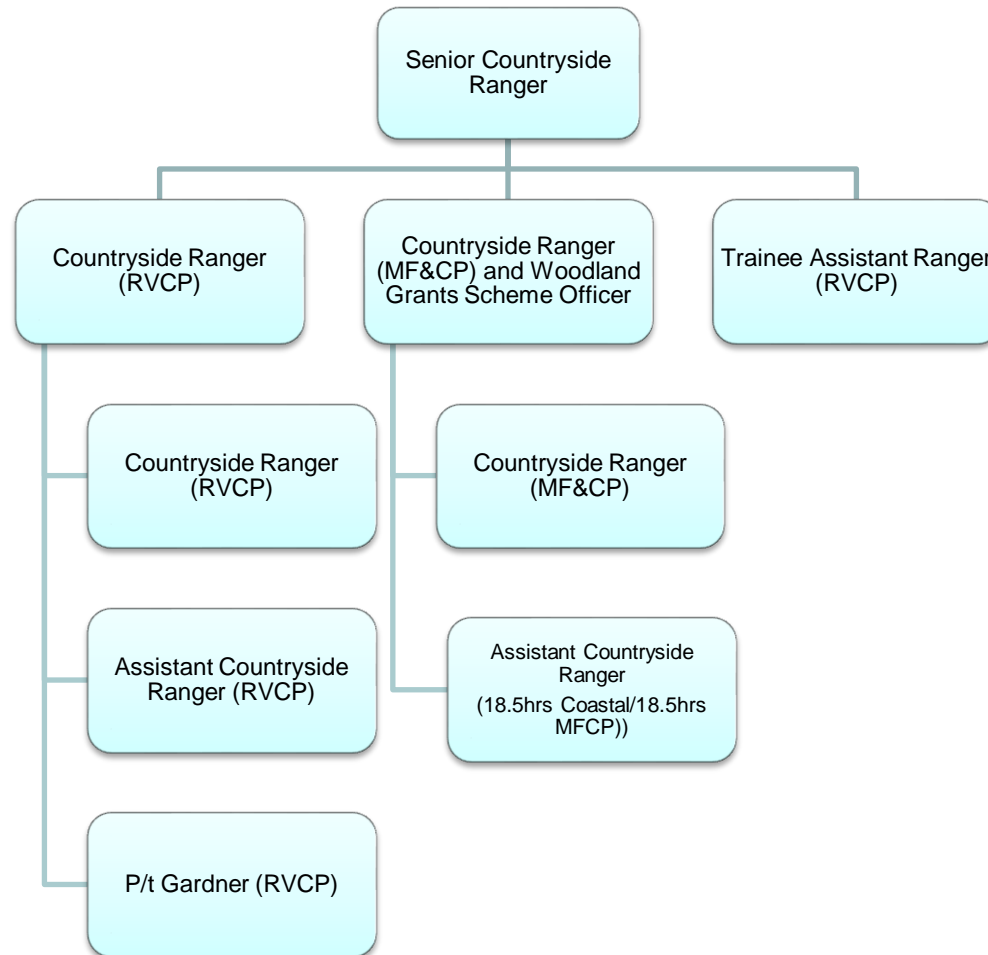

HQ & Management Structure

HQ Management Structure

HQ Management Structure

Access Structure

Access Team HQ

South Area Access Team

Central Area Access Team

North Area Access Team

Partnership Sites

Basingstoke Canal

Blackwater Valley Countryside Partnership

Yateley Common Country Park

Central Sites

Country Parks

Staunton Country Park and Queen Elizabeth Country Park

Staunton Country Park and Queen Elizabeth Country Park (Outdoor teams)

Staunton Country Park and Queen Elizabeth Country Park Visitor services & Administration

Staunton Country Park and Queen Elizabeth Country Park Visitor services

Education Staunton & QECP

Royal Victoria Country Park and Manor Farm & Country Park Management

Royal Victoria Country Park and Manor Farm & Country Park

Royal Victoria Country Park and Manor Farm & Country Park

Manor Farm & Country Park

South Sites Management

South Sites Coastal Team

Titchfield Haven NNR