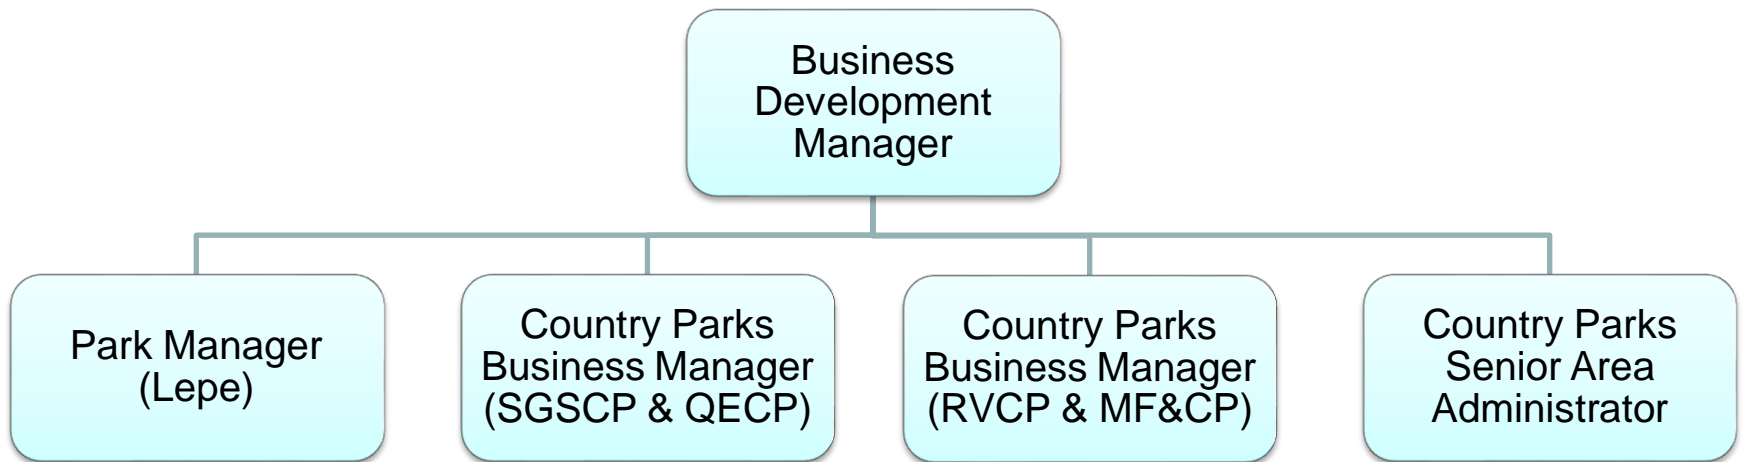

HQ & Management Structure

HQ Management Structure

HQ Management Structure

Access Structure

Access Team HQ

South Area Access Team

Central Area Access Team

North Area Access Team

Partnership Sites

Basingstoke Canal

Blackwater Valley Countryside Partnership

Yateley Common Country Park

Central Sites

Country Parks

Staunton Country Park and Queen Elizabeth Country Park

Staunton Country Park and Queen Elizabeth Country Park (Outdoor teams)

Staunton Country Park and Queen Elizabeth Country Park Visitor services & Administration

Staunton Country Park and Queen Elizabeth Country Park Visitor services

Education Staunton & QECP

Royal Victoria Country Park and Manor Farm & Country Park Management

Royal Victoria Country Park and Manor Farm & Country Park

Royal Victoria Country Park and Manor Farm & Country Park

Manor Farm & Country Park

South Sites Management

South Sites Coastal Team

Titchfield Haven NNR