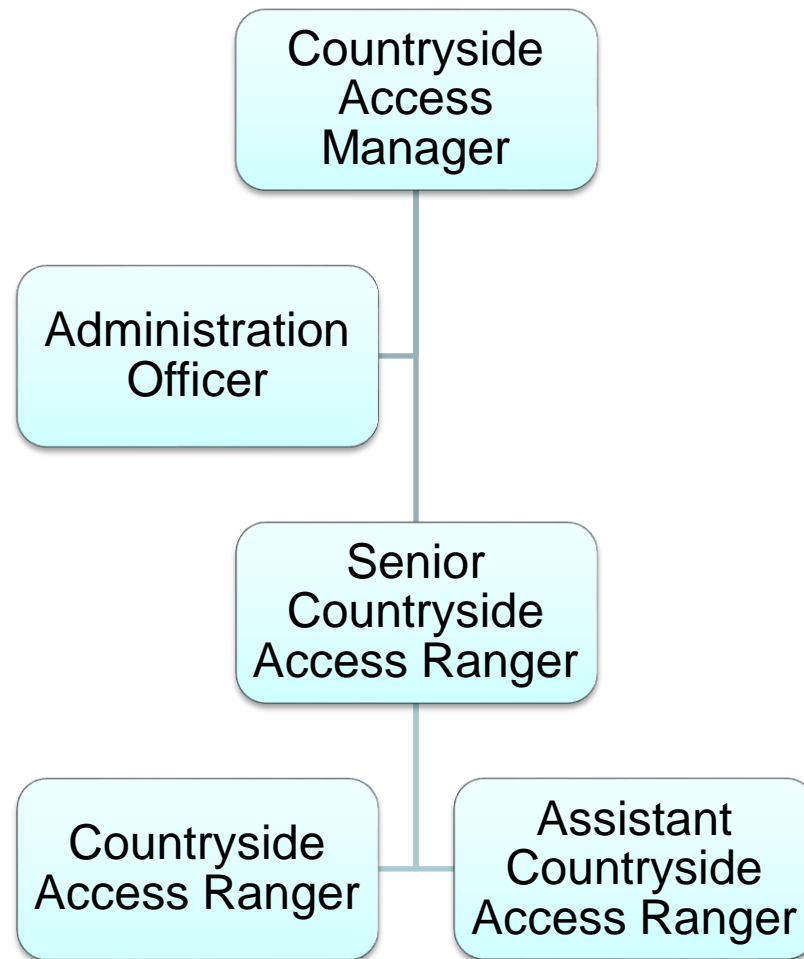

HQ & Management Structure

HQ Management Structure

HQ Management Structure

Access Structure

Access Team HQ

South Area Access Team

Central Area Access Team

North Area Access Team

Partnership Sites

Basingstoke Canal

Blackwater Valley Countryside Partnership

Yateley Common Country Park

Central Sites

Country Parks

Staunton Country Park and Queen Elizabeth Country Park

Staunton Country Park and Queen Elizabeth Country Park (Outdoor teams)

Staunton Country Park and Queen Elizabeth Country Park Visitor services & Administration

Staunton Country Park and Queen Elizabeth Country Park Visitor services

Education Staunton & QECP

Royal Victoria Country Park and Manor Farm & Country Park Management