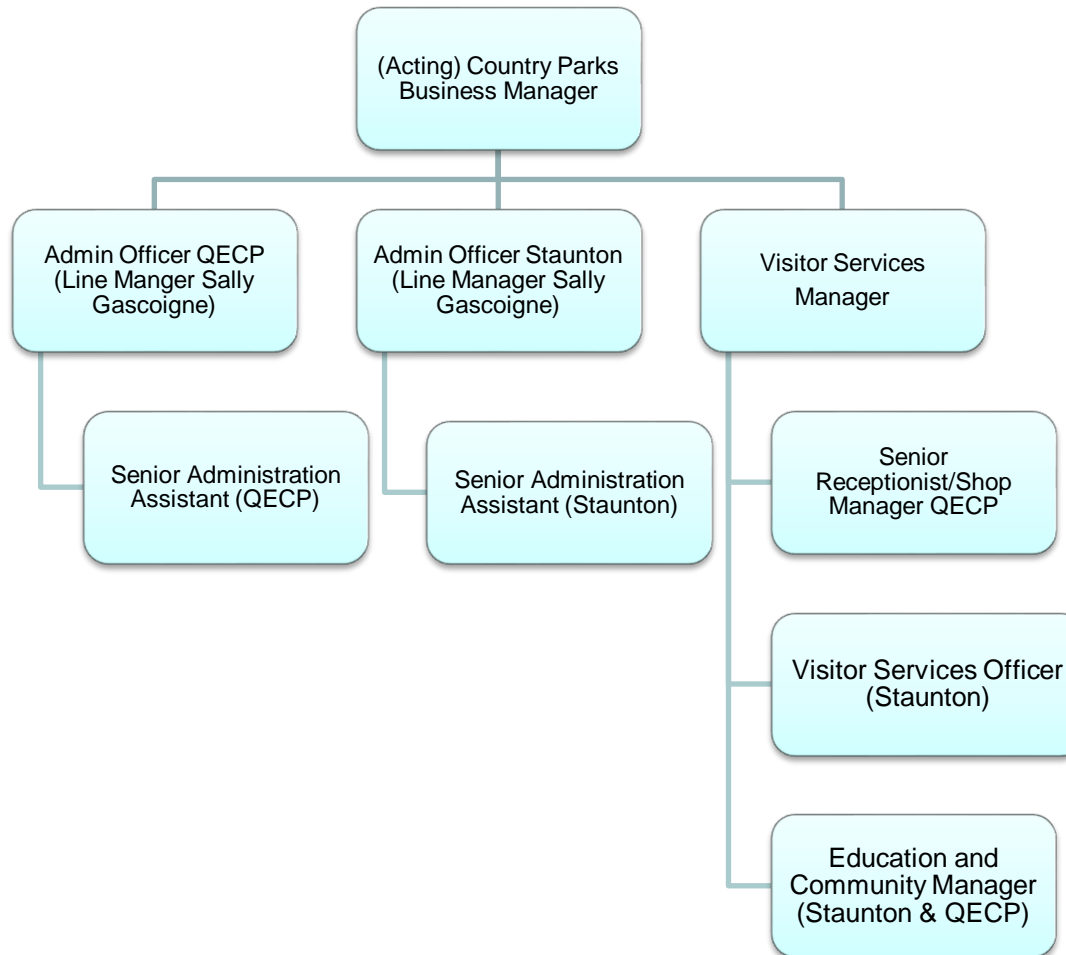

HQ & Management Structure

HQ Management Structure

HQ Management Structure

Access Structure

Access Team HQ

South Area Access Team

Central Area Access Team

North Area Access Team

Partnership Sites

Basingstoke Canal

Blackwater Valley Countryside Partnership

Yateley Common Country Park

Central Sites

Country Parks

Staunton Country Park and Queen Elizabeth Country Park

Staunton Country Park and Queen Elizabeth Country Park (Outdoor teams)

Staunton Country Park and Queen Elizabeth Country Park Visitor services & Administration

Staunton Country Park and Queen Elizabeth Country Park Visitor services

Education Staunton & QECP

Royal Victoria Country Park and Manor Farm & Country Park Management

Royal Victoria Country Park and Manor Farm & Country Park

Royal Victoria Country Park and Manor Farm & Country Park

Manor Farm & Country Park

South Sites Management

South Sites Coastal Team

Titchfield Haven NNR