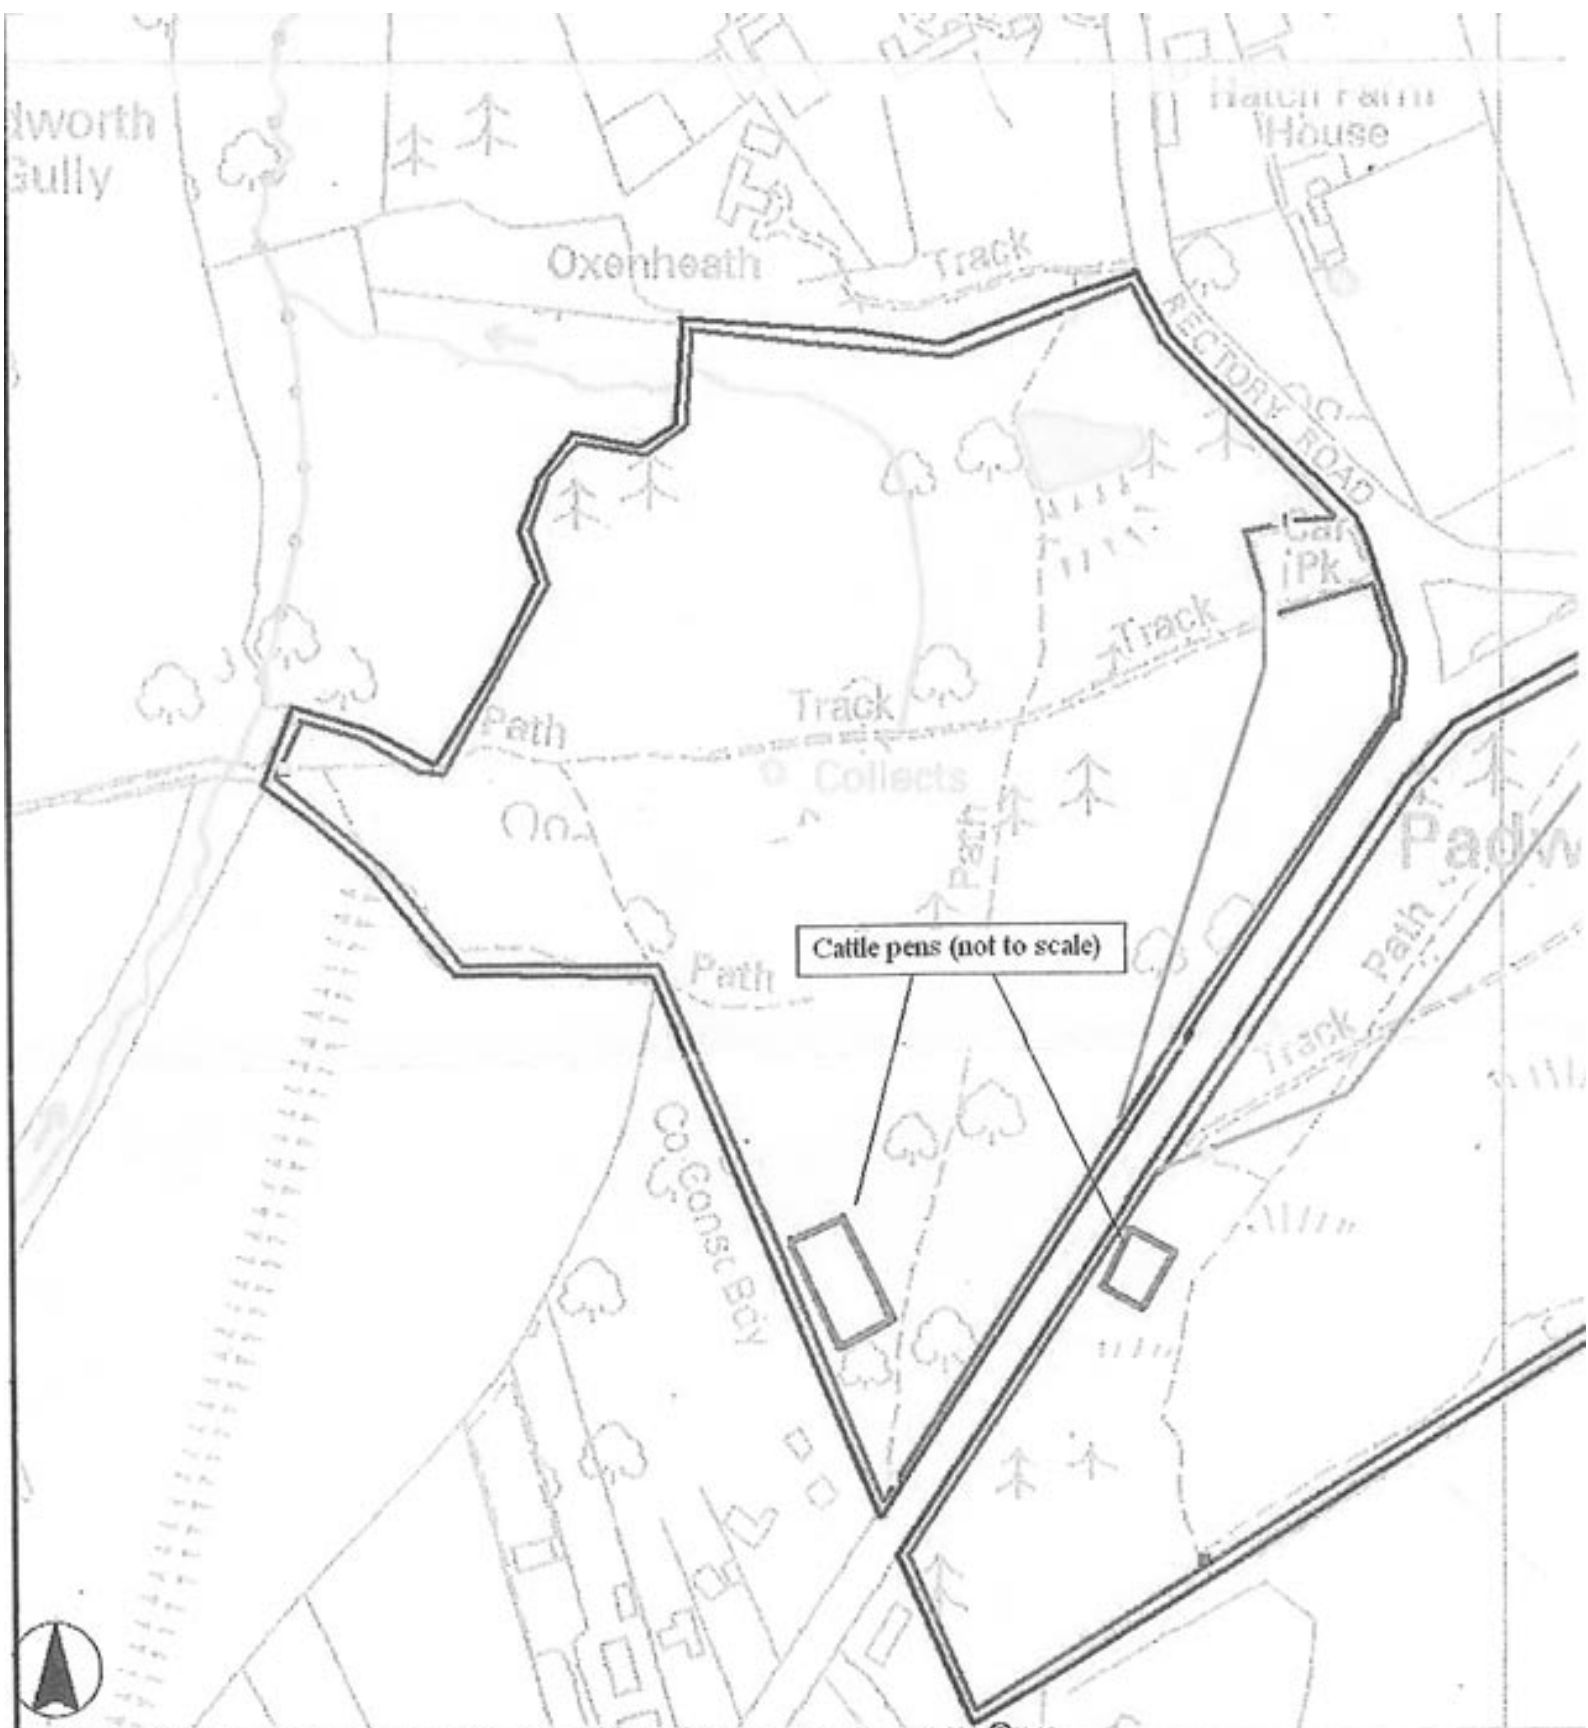

Padworth Common Maps

The GeoInformation Group. © Crown Copyright. West Berkshire District Council 1000

| | | | |
|--------|--|---|--|
| Title: | Padworth Common proposed fence line | | |
| Notes: | <ul style="list-style-type: none"> ■ stile — original proposed fence | <ul style="list-style-type: none"> — common boundary — bridle gates | <ul style="list-style-type: none"> — suggested new fence line |